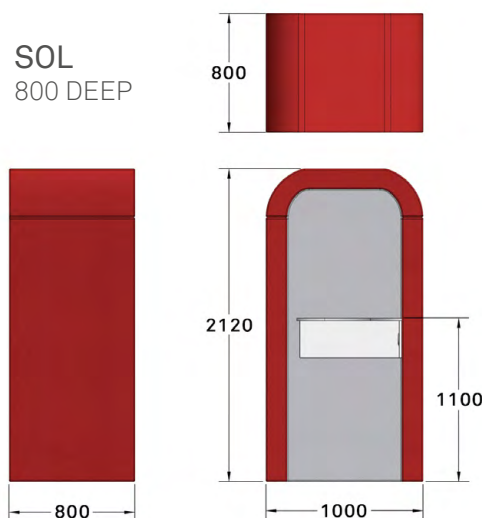

Solitude Pods are supplied with a wave-shaped table that is fitted to the walls, and is constructed using 18mm Senator standard MFC.

It has a circular pixel power module (1x power and 1x USB) positioned under the table top. However unlike all our other pods, Solitude does not have overhead lighting.

Our Solitude Pods are 800mm deep, 2120mm high and a comfortable 1000mm wide as standard.

## DIMENSIONS

SOLITUDE POD  
PERSONAL POD  
2120 HIGH x  
1000 WIDE

SOL  
800 DEEP