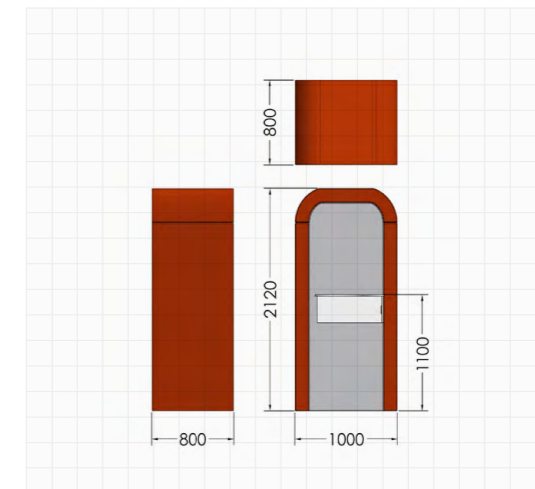

Solitude

Single Person Pod

The Solitude Pod was one of our original single person pods. This upholstered shaped pod was designed for standing and setting up for temporary work. With fully upholstered curved edges, it helps with acoustic absorption at times when a conversation need more serenity.

Solitude Pods are supplied with a wave-shaped table that is fitted to the walls, and

is constructed using 18mm Senator standard MFC. It has a circular pixel power module (1x power and 1x USB) positioned under the table top.

However unlike all our other pods, Solitude does not have overhead lighting.

Our Solitude Pods are 800mm deep, 2120mm high and a comfortable 1000mm wide as standard.

Solitude Pods include power sockets with added USB components. Please get in touch if you require any more information.

Solitude Pods are supplied KD to be assembled onsite

Fabric Class	Solitude 800mm Deep x 2120mm High x 1000mm Wide
1+	SOL 1+
2	SOL 2
3	SOL 3
4	SOL 4
5	SOL 5
6	SOL 6
7	SOL 7

Purchase of Solitude includes kerbside delivery to U.K. mainland on Senator standard transport. Costs for direct delivery and installation to be prearranged upon ordering.