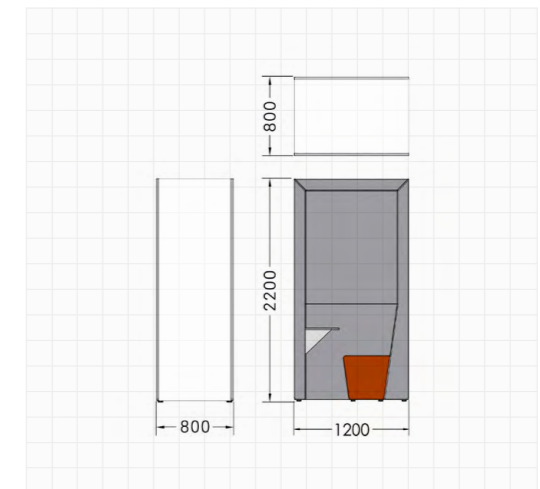

Privacy Pod

Shard Single Person Pod

Privacy Pods are Shards version of a single person pod, making them ideal for solo, brief projects, personal phone calls or just a bit of quiet time when desired.

Shard Privacy Pods are supplied with a table that is fitted to the wall, and are constructed using 18mm Senator standard MFC. It has a circular pixel power module (1x power and 1x USB) positioned under the table top.

Like our smallest Shard Pod, the Privacy Pod is 800mm deep, stands an impressive 2200mm high and a 1200mm wide as standard.

Shard Pods are clad with Senator standard 18mm MFC and the table is made using 25mm MFC. The roof is fitted with a PIR activated downlight, meaning the light will activate with movement and can be modified to suit.

Fabric Class	Shard Privacy Pod 800mm Deep x 2200mm High x 1200mm Wide
1+	SHPP 1+
2	SHPP 2
3	SHPP 3
4	SHPP 4
5	SHPP 5
6	SHPP 6
7	SHPP 7

Purchase of Shard Privacy Pods includes delivery and installation (to the ground floor or other floors via use of a lift) in U.K. mainland during normal working hours.