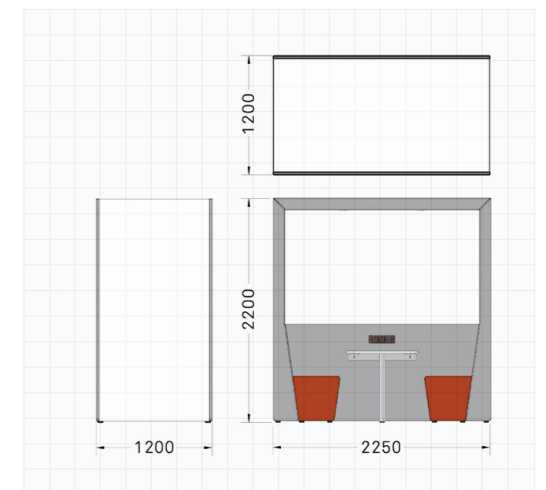

With a choice of three depths; 800mm, 1200mm and 1500mm deep,

standing an impressive 2200mm high and 2250mm wide as standard.

Shard Pods are clad with Senator standard 18mm MFC. The roof is fitted with PIR activated downlights, meaning the light will activate with movement and can be modified to suit. Complete the look with a Pod Table such as the narrow Pinnacle shown above.

With a choice of three depths; 800mm, 1200mm and 1500mm deep, standing an impressive 2200mm high and a 2250mm wide as standard.

Shard Pods are clad with Senator standard 18mm MFC and the table is made using 25mm MFC. The roof is fitted with PIR activated downlights, meaning the light will activate with movement and can be modified to suit.

Shard Pod Half Wall is also fitted with in-surface power on the rear wall which includes 2x power sockets, USB A & USB C components.

Purchase of Shard Pods include delivery and installation during normal working hours.

Fabric Class	800mm Deep x 2200mm High x 2250mm Wide
1+	SHP8-H 1+
2	SHP8-H 2
3	SHP8-H 3
4	SHP8-H 4
5	SHP8-H 5
6	SHP8-H 6
7	SHP8-H 7

Fabric Class	1200mm Deep x 2200mm High x 2250mm Wide
1+	SHP12-H 1+
2	SHP12-H 2
3	SHP12-H 3
4	SHP12-H 4
5	SHP12-H 5
6	SHP12-H 6
7	SHP12-H 7