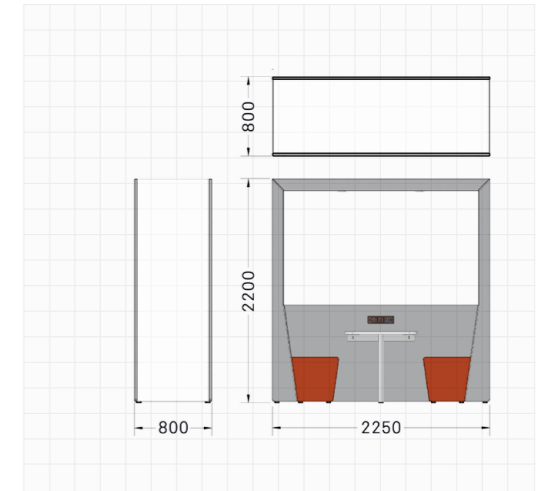

With a choice of three depths; 800mm, 1200mm and 1500mm deep,

standing an impressive 2200mm high and 2250mm wide as standard.

Shard Pods are clad with Senator standard 18mm MFC. The roof is fitted with PIR activated downlights, meaning the light will activate with movement and can be modified to suit. Complete the look with a Pod Table such as the narrow Pinnacle shown above.

With a choice of three depths; 800mm, 1200mm and 1500mm deep, standing an impressive 2200mm high and a 2250mm wide as standard.

Shard Pods are clad with Senator standard 18mm MFC and the table is made using 25mm MFC. The roof is fitted with PIR activated downlights, meaning the light will activate with movement and can be modified to suit.

Shard Pod Half Wall is also fitted with in-surface power on the rear wall which includes 2x power sockets, USB A & USB C components.

Purchase of Shard Pods include delivery and installation during normal working hours.

Fabric Class	800mm Deep x 2200mm High x 2250mm Wide
1+	SHP8-H 1+
2	SHP8-H 2
3	SHP8-H 3
4	SHP8-H 4
5	SHP8-H 5
6	SHP8-H 6
7	SHP8-H 7

Fabric Class	1200mm Deep x 2200mm High x 2250mm Wide
1+	SHP12-H 1+
2	SHP12-H 2
3	SHP12-H 3
4	SHP12-H 4
5	SHP12-H 5
6	SHP12-H 6
7	SHP12-H 7