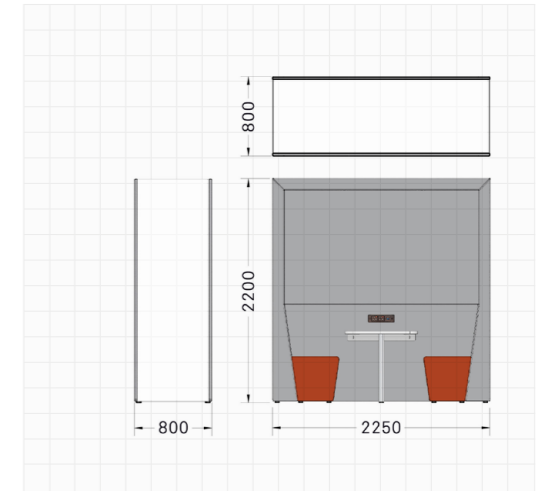

Shard Pod

With Full Wall

Shard Pod with a full wall are a unique, show-stopping acoustic domain for any office, break-out area, reception, lobby or high-ceiling atrium.

The Pods with walls are supplied with a table that is fitted at one end to the wall with a bracket, then supported with a chrome leg at the other end. They are also supplied with a power module that has 2 x power, 1 x USB A and 1 x USB C components.

With a choice of three depths; 800mm, 1200mm and 1500mm deep, standing an impressive 2200mm high and a 2250mm wide as standard.

Shard Pods are clad with Senator standard 18mm MFC and the table is made using 25mm MFC. The roof is fitted with PIR activated downlights, meaning the light will activate with movement and can be modified to suit.

Shard Pod Full Wall is also fitted with in-surface power on the rear wall which includes 2x power sockets, USB A & USB C components.

Purchase of Shard Pods include delivery and installation during normal working hours.

Fabric Class	800mm Deep x 2200mm High x 2250mm Wide
1+	SHP8-F 1+
2	SHP8-F 2
3	SHP8-F 3
4	SHP8-F 4
5	SHP8-F 5
6	SHP8-F 6
7	SHP8-F 7

Fabric Class	1200mm Deep x 2200mm High x 2250mm Wide
1+	SHP12-F 1+
2	SHP12-F 2
3	SHP12-F 3
4	SHP12-F 4
5	SHP12-F 5
6	SHP12-F 6
7	SHP12-F 7

Fabric Class	1500mm Deep x 2200mm High x 2250mm Wide
1+	SHP15-F 1+
2	SHP15-F 2
3	SHP15-F 3
4	SHP15-F 4
5	SHP15-F 5
6	SHP15-F 6
7	SHP15-F 7

Purchase of Shard Pods includes delivery and installation (to the ground floor or other floors via use of a lift) in U.K. mainland during normal working hours.