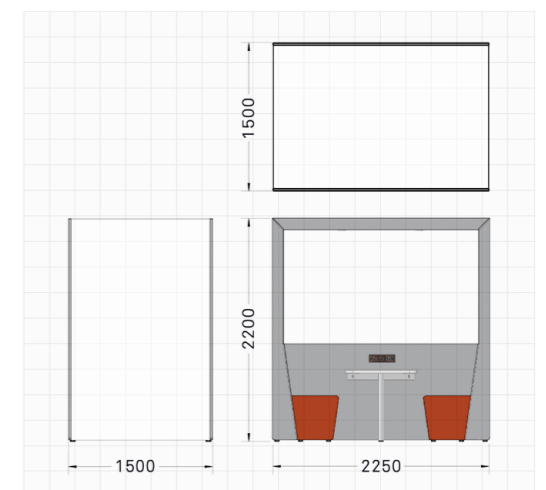

Fabric Class	1500mm Deep x 2200mm High x 2250mm Wide
1+	SHP15-H 1+
2	SHP15-H 2
3	SHP15-H 3
4	SHP15-H 4
5	SHP15-H 5
6	SHP15-H 6
7	SHP15-H 7