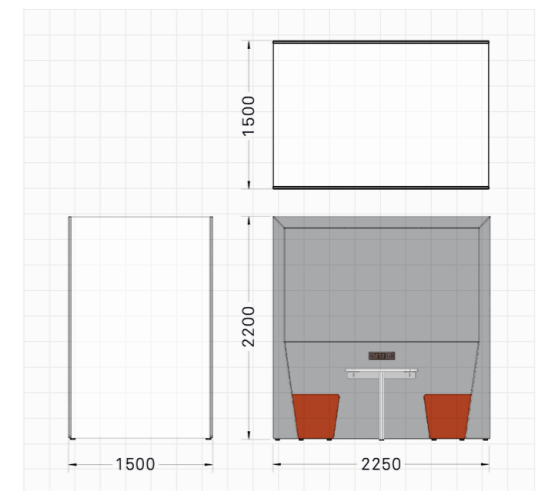

Fabric Class	1500mm Deep x 2200mm High x 2250mm Wide
1+	SHP15-F 1+
2	SHP15-F 2
3	SHP15-F 3
4	SHP15-F 4
5	SHP15-F 5
6	SHP15-F 6
7	SHP15-F 7