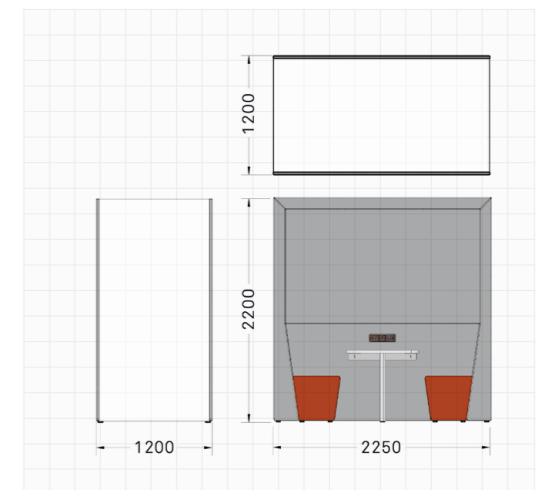

Fabric Class	1200mm Deep x 2200mm High x 2250mm Wide
1+	SHP12-F 1+
2	SHP12-F 2
3	SHP12-F 3
4	SHP12-F 4
5	SHP12-F 5
6	SHP12-F 6
7	SHP12-F 7