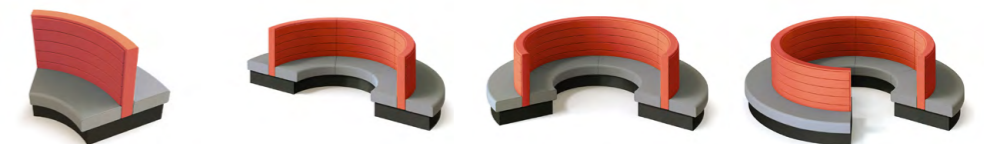

# Seated Curved

Time to get creative with the shapes that the Seated Curved has to offer. Available as single sided or double sided units, these can be purchased individually or on sets of three, four or five.

It features horizontal stitching detail at 150mm increments giving depth and

shadow to the back rest. Seated has a solid wood frame construction with 90mm thick foam seat.

Upholstery is totally bespoke so fabrics, leathers or vinyl's can all be selected, completed with a black laminated kick panel base.

## Curved Single Sided

1200mm h  
60 degree segments of single sided upholstered curved freestanding units. With a fluted backrest and a black laminate base.

Internal diameter at 1500mm  
external diameter at 2800mm.

| Fabric Class | Individual Unit | Set of Three | Set of Four | Set of Five |
|--------------|-----------------|--------------|-------------|-------------|
| 1+           | SFCS 1+         | SFCS-3 1+    | SFCS-4 1+   | SFCS-5 1+   |
| 2            | SFCS 2          | SFCS-3 2     | SFCS-4 2    | SFCS-5 2    |
| 3            | SFCS 3          | SFCS-3 3     | SFCS-4 3    | SFCS-5 3    |
| 4            | SFCS 4          | SFCS-3 4     | SFCS-4 4    | SFCS-5 4    |
| 5            | SFCS 5          | SFCS-3 5     | SFCS-4 5    | SFCS-5 5    |
| 6            | SFCS 6          | SFCS-3 6     | SFCS-4 6    | SFCS-5 6    |
| 7            | SFCS 7          | SFCS-3 7     | SFCS-4 7    | SFCS-5 7    |