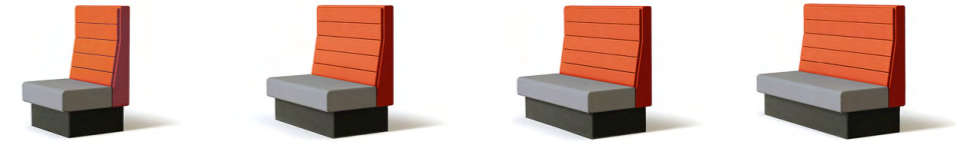

# Seated

Seated is a modular seating solution, it is available single sided, double sided and as a straight or curved unit.

It features horizontal stitching detail at 150mm increments giving depth and shadow to the back rest.

Seated has a solid wood frame construction with 90mm thick foam seat.

Upholstery is totally bespoke so fabrics, leathers or vinyl's can all be selected, completed with a black laminated kick panel base.

## Single Sided

660mm d x 1200mm h  
Single sided upholstered freestanding seat with a fluted backrest and a black laminate base.

| Fabric Class | 750mm w  | 1200mm w | 1500mm w | 1800mm w |
|--------------|----------|----------|----------|----------|
| 1+           | SFS75 1+ | SFS12 1+ | SFS15 1+ | SFS18 1+ |
| 2            | SFS75 2  | SFS12 2  | SFS15 2  | SFS18 2  |
| 3            | SFS75 3  | SFS12 3  | SFS15 3  | SFS18 3  |
| 4            | SFS75 4  | SFS12 4  | SFS15 4  | SFS18 4  |
| 5            | SFS75 5  | SFS12 5  | SFS15 5  | SFS18 5  |
| 6            | SFS75 6  | SFS12 6  | SFS15 6  | SFS18 6  |
| 7            | SFS75 7  | SFS12 7  | SFS15 7  | SFS18 7  |

## Double Sided

1270mm d x 1200mm h  
Double sided upholstered freestanding seat with a fluted backrest and a black laminate base.

| Fabric Class | 750mm w  | 1200mm w | 1500mm w | 1800mm w |
|--------------|----------|----------|----------|----------|
| 1+           | SFD75 1+ | SFD12 1+ | SFD15 1+ | SFD18 1+ |
| 2            | SFD75 2  | SFD12 2  | SFD15 2  | SFD18 2  |
| 3            | SFD75 3  | SFD12 3  | SFD15 3  | SFD18 3  |
| 4            | SFD75 4  | SFD12 4  | SFD15 4  | SFD18 4  |
| 5            | SFD75 5  | SFD12 5  | SFD15 5  | SFD18 5  |
| 6            | SFD75 6  | SFD12 6  | SFD15 6  | SFD18 6  |
| 7            | SFD75 7  | SFD12 7  | SFD15 7  | SFD18 7  |