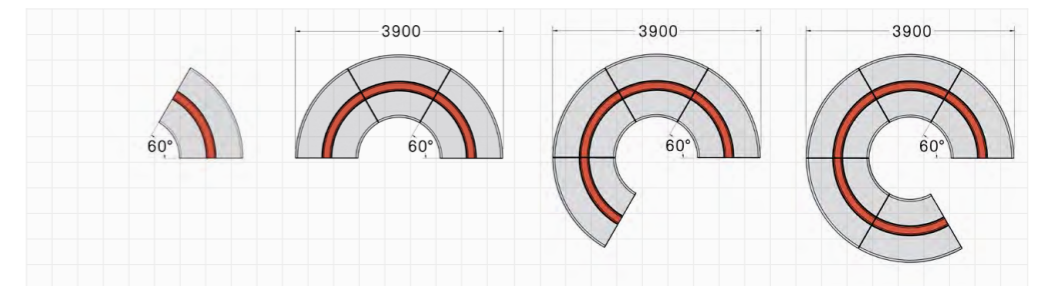

Curved Double Sided

1200mm h
60 degree segments of double sided upholstered curved freestanding units. With a fluted backrest and a black laminate base.

Internal diameter at 1500mm
external diameter at 3900mm.

Fabric Class	Individual Unit	Set of Three	Set of Four	Set of Five
1+	SFCD 1+	SFCD-3 1+	SFCD-4 1+	SFCD-5 1+
2	SFCD 2	SFCD-3 2	SFCD-4 2	SFCD-5 2
3	SFCD 3	SFCD-3 3	SFCD-4 3	SFCD-5 3
4	SFCD 4	SFCD-3 4	SFCD-4 4	SFCD-5 4
5	SFCD 5	SFCD-3 5	SFCD-4 5	SFCD-5 5
6	SFCD 6	SFCD-3 6	SFCD-4 6	SFCD-5 6
7	SFCD 7	SFCD-3 7	SFCD-4 7	SFCD-5 7

Please note that single and double sided Seated Curved units are supplied fully assembled. Curved sets are supplied KD to be assembled on site.

Purchase of Seated Curved includes kerbside delivery to U.K. mainland on Senator standard transport. Costs for direct delivery and installation to be prearranged upon ordering.

For bespoke Seated Curved products please use code 'MISC-FREE UPH' for special units.