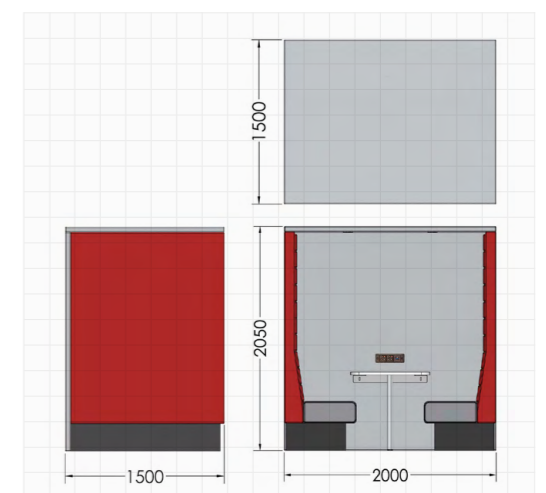

Fabric Class	1500mm Deep x 2050mm High x 2000mm Wide
1+	SFP15 1+
2	SFP15 2
3	SFP15 3
4	SFP15 4
5	SFP15 5
6	SFP15 6
7	SFP15 7