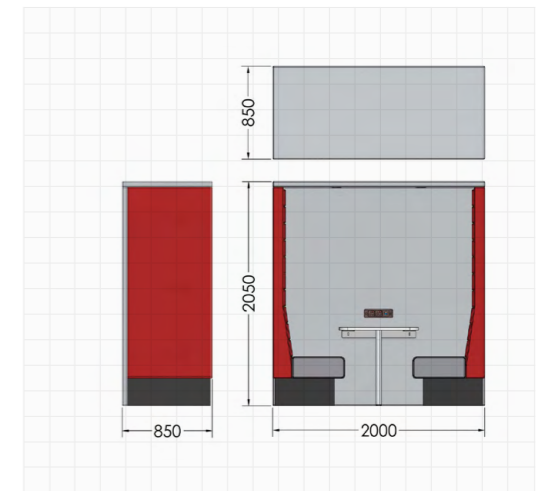

Seated Pod

With Full Wall

Seated is one of our original, longest-standing products and ever a favourite amongst corporate and leisure facilities alike. Along with the freestanding seats, the booths and the curved, it seemed only fitting to add a show-stopping Seated Pod to the family.

Seated has a solid wood frame construction with 90mm thick foam seat; completed with a black laminated kick panel base. The roof is fitted with PIR activated downlights,

meaning the light will activate with movement and can be modified to suit. Like all our Pods with a wall, they are supplied with a table that is fitted at one end to the wall with a bracket, then supported with a chrome leg at the other end.

With a choice of 850mm or 1500mm deep, an impressive 2050mm high and 2000mm wide as standard.

Seated Pod is also fitted with in-surface power on the rear wall which includes 2x power sockets, USB A & USB C components.

Purchase of Seated Pods include delivery and installation during normal working hours.

Fabric Class	850mm Deep x 2050mm High x 2000mm Wide
1+	SFP85 1+
2	SFP85 2
3	SFP85 3
4	SFP85 4
5	SFP85 5
6	SFP85 6
7	SFP85 7