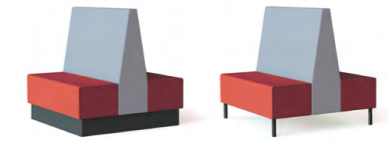

1200mm Double Sided		
Fabric Class	With Black Panel Base	With Black Metal Legs
1+	S2D12-B 1+	S2D12-M 1+
2	S2D12-B 2	S2D12-M 2
3	S2D12-B 3	S2D12-M 3
4	S2D12-B 4	S2D12-M 4
5	S2D12-B 5	S2D12-M 5
6	S2D12-B 6	S2D12-M 6
7	S2D12-B 7	S2D12-M 7