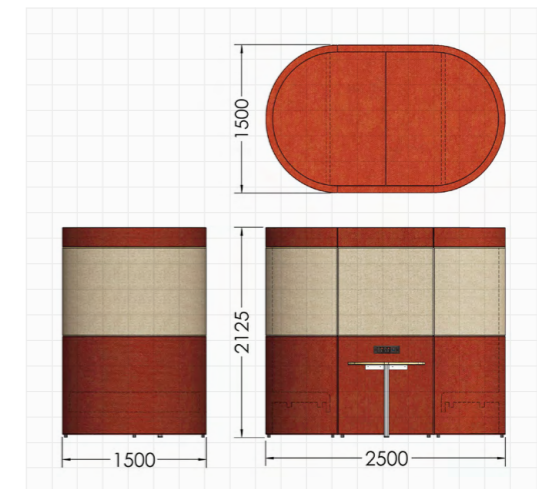

Poval Pods are 1500mm deep, 2125mm high and a grand 2500mm wide as standard.

The roof is also fitted with four PIR activated downlights, meaning the light will activate with movement and can be modified to suit.

Fabric Class	Poval 1500mm Deep x 2125mm High x 2500mm Wide
1+	POV 1+
2	POV 2
3	POV 3
4	POV 4
5	POV 5
6	POV 6
7	POV 7

Download images, blocks & documents

Purchase of Poval Pods includes delivery and installation (to the ground floor or other floors via use of a lift) in U.K. mainland during normal working hours.