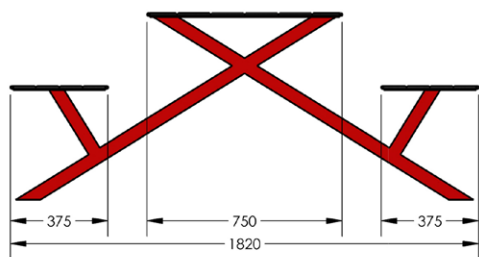

The table top is 750mm wide as standard however the overall width including the bench is 1820mm. The sizes then range from 1800mm long right up to 3000mm long.

Optional floor fixing feet is also available on request.

DIMENSIONS

PICNIC TABLE & BENCH

1820MM WIDE
750MM HIGH

PN-18-SGL to PN-30-SGL
1800 to 3000 Long

SGL FINISHES

0551 FH
Whitney

0419 FH
Pinero

0415 FH
Monte