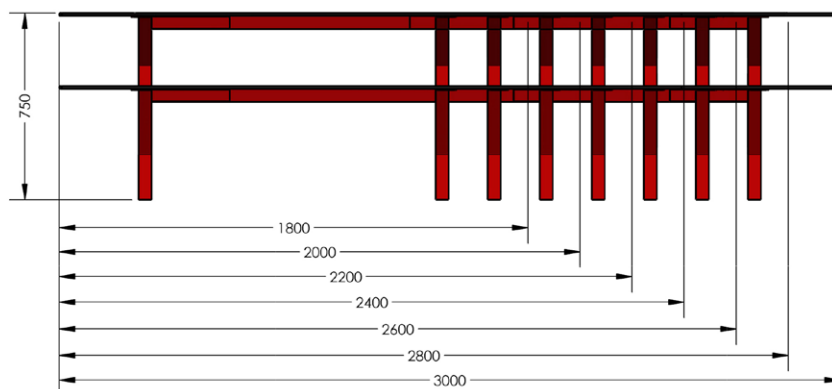

The table top is 750mm wide as standard however the overall width including the bench is 1820mm. The sizes then range from 1800mm long right up to 3000mm long.

Optional floor fixing feet is also available on request.

DIMENSIONS

PICNIC TABLE & BENCH

1820MM WIDE
750MM HIGH

PN-18-SGL to PN-30-SGL
1800 to 3000 Long

SGL FINISHES

0551 FH
Whitney

0419 FH
Pinero

0415 FH
Monte